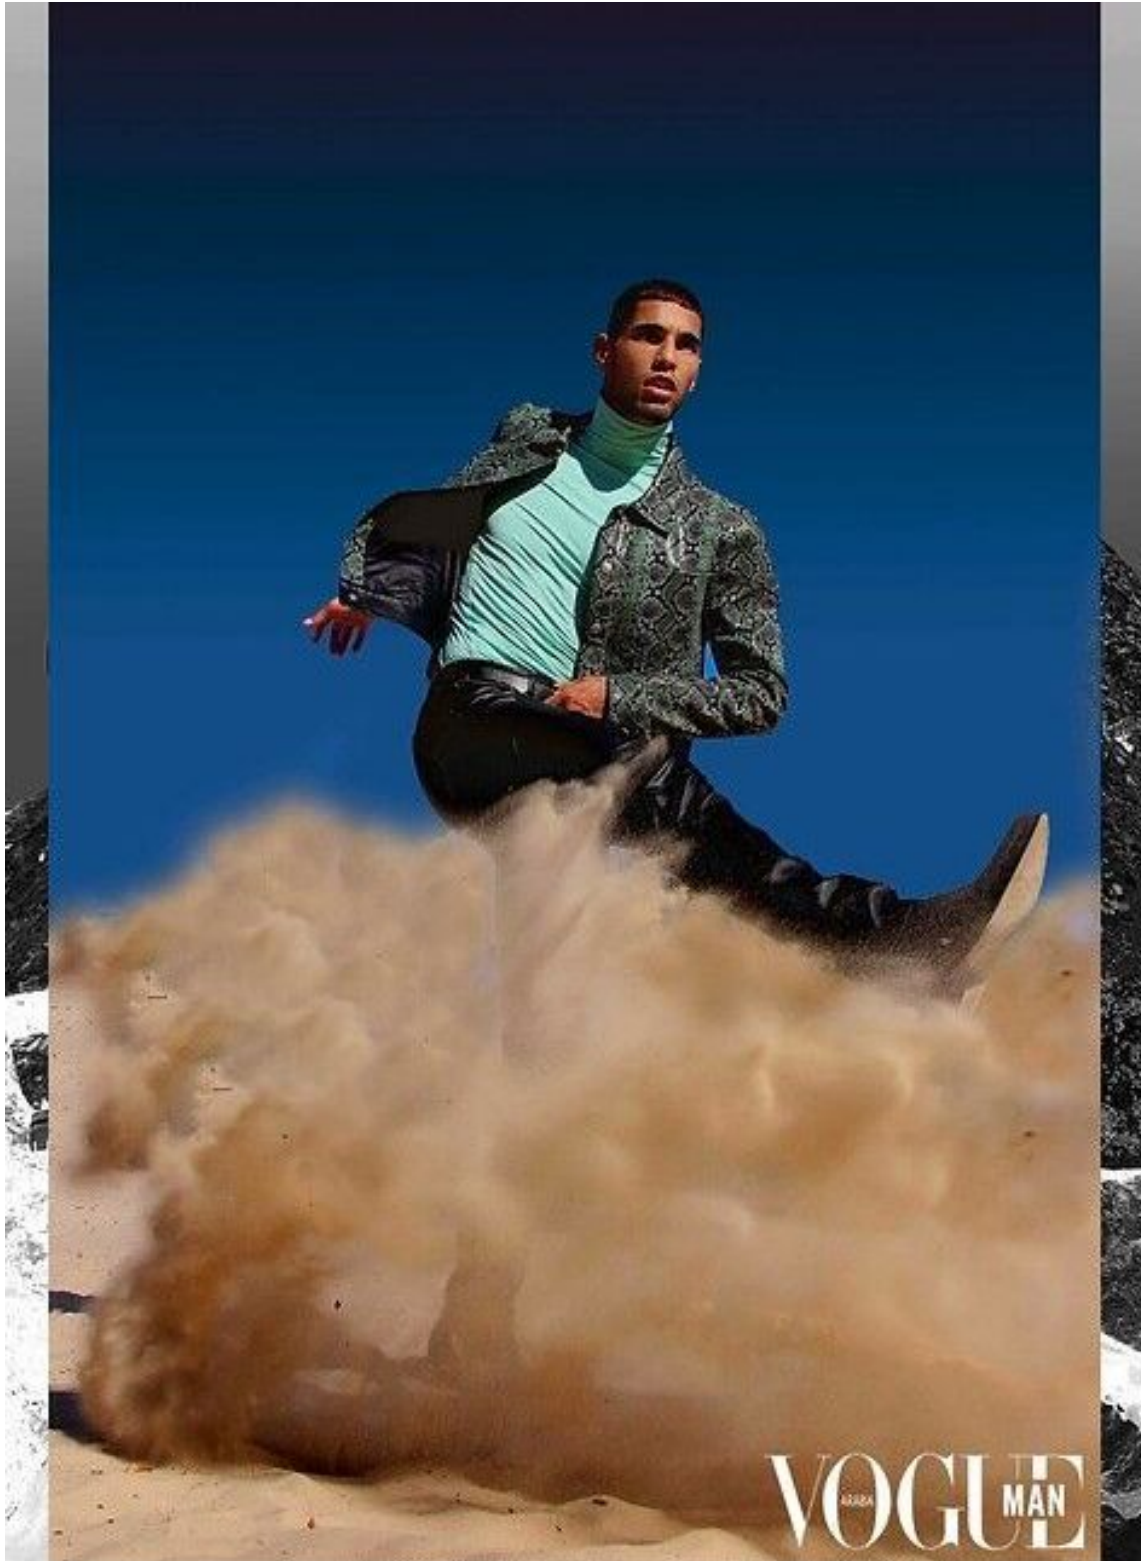

GABRIEL AHMED

height 6'2" · bust 38" · waist 28.5" · hips 34.5"
shoes size 44 EU/13 US/10 UK · hair dark brown · eyes brown

MGM
MODELS